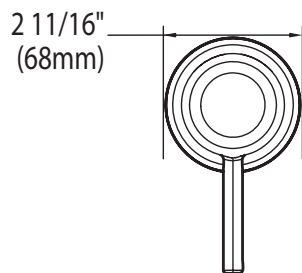

DESCRIPTION

- Metal construction with various finishes identified by suffix
- For use with S3600 3/4" volume control valve (sold separately)

OPERATION

- Lever style handle operation

STANDARDS

- Third party certified to meet ASME A112.18.1/CSA B125.1, and all applicable requirements referenced therein

ALIGN™
Volume Control Valve Trim

Models: T4292 series

Valve: S3600 (sold separately)

CRITICAL DIMENSIONS

(DO NOT SCALE)