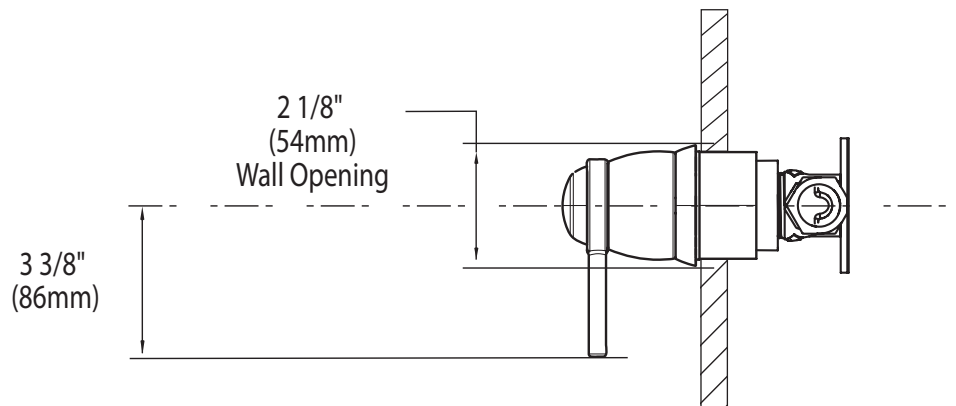

DESCRIPTION

- Metal construction with various finishes identified by suffix
- For use with S3600 3/4" volume control valve (sold separately)

OPERATION

- Lever style handle operation

STANDARDS

- Third party certified to meet ASME A112.18.1/CSA B125.1, and all applicable requirements referenced therein

ALIGN™
Volume Control Valve Trim

Models: T4292 series

Valve: S3600 (sold separately)

CRITICAL DIMENSIONS

(DO NOT SCALE)